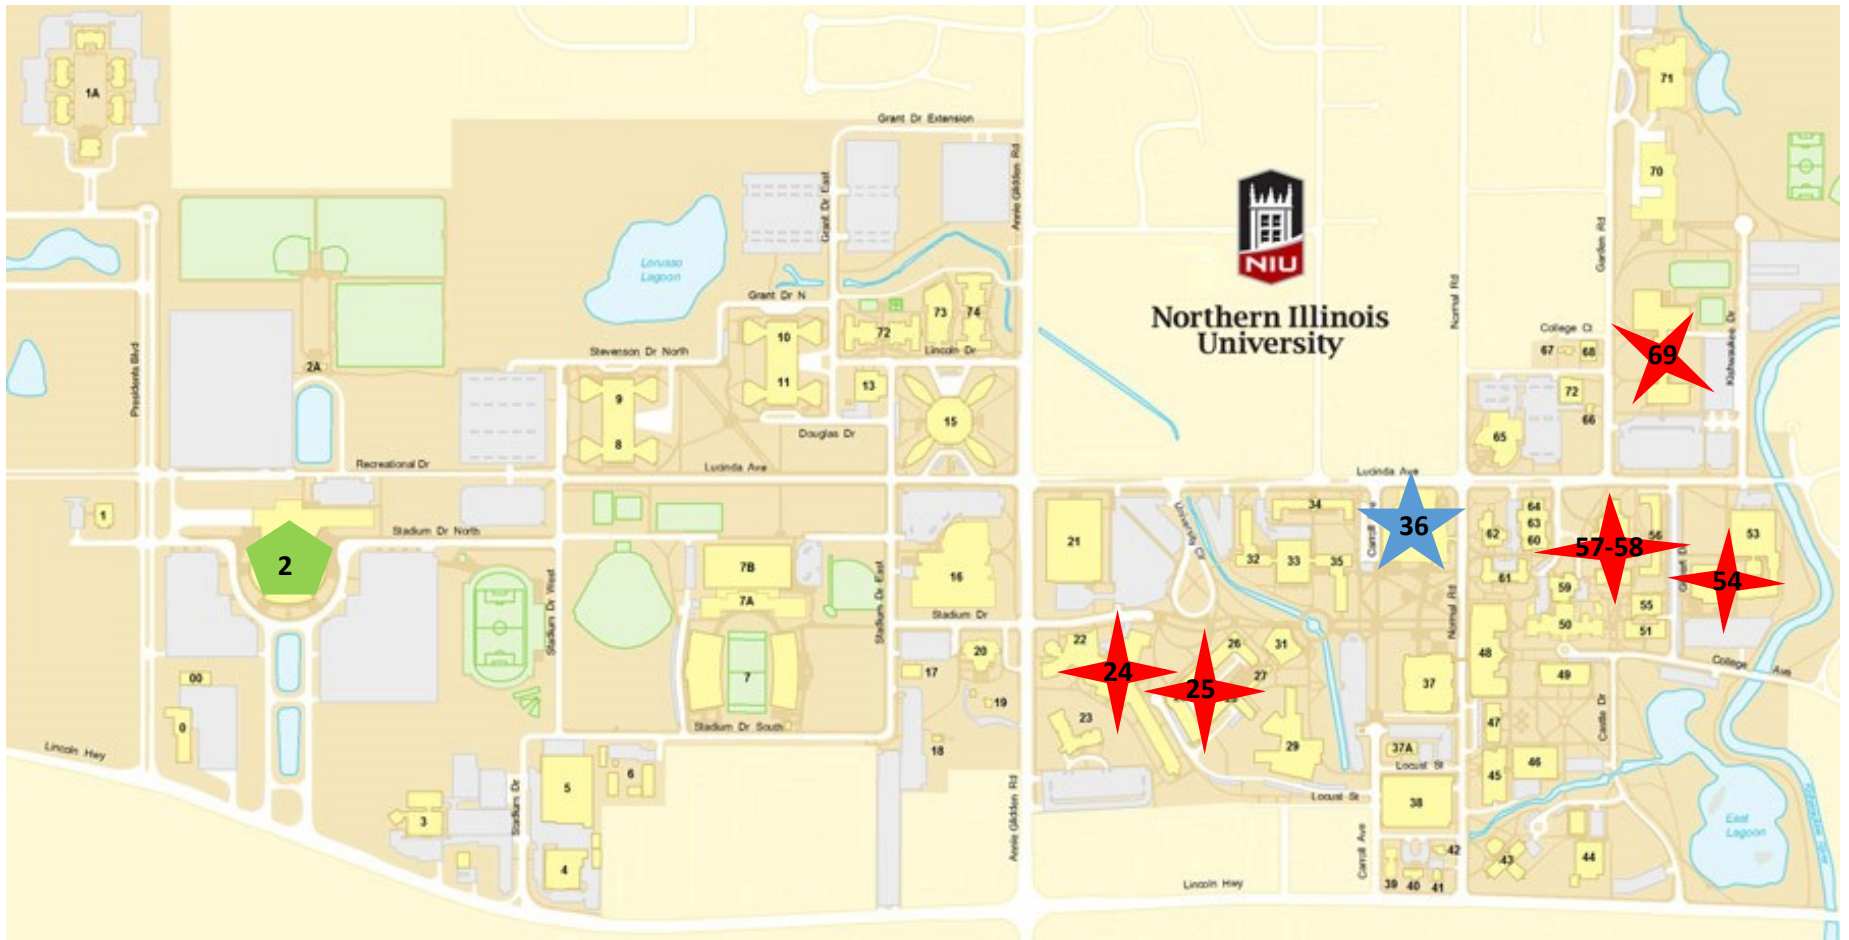

2018

Northern Illinois University Campus Map with Destination Imagination Locations Marked

Key on the next page

A full key is available online at http://www.niu.edu/visit/maps/campus_map.html
NIU Mobile (app) has an interactive map, bus tracking and more! <http://www.niu.edu/niumobile/>

- **Parking**

- All gray areas are parking lots. There is no general parking before 5:00 PM on Friday, March 23. After 5:00 PM, parking is free in the **Visitor Lot**. On Saturday, March 24, visitors can park anywhere on campus, respecting individually reserved parking spots.

- **Saturday Events**

- Check in for all groups will be at Wirtz Hall **#57** ✨
- NIU student volunteers will guide participants to the proper buildings:
 - Wirtz Hall and McMurry Hall **#57 + #58** Registration and Sales, Instant Challenge, and Challenge D - Improv ✨
 - DuSable **#25** – Challenge E - Engineering - 1st Floor. Challenge C - Fine Arts - 2nd and 3rd Floor ✨
 - Gabel Auditorium **#24** – project Outreach- Service Learning- Cavan Auditorium ✨
 - Anderson **#69** - Challenge A Technical - Room 135 ✨
 - Jack Arends Visual Arts Building **#54** – Challenge B - Scientific – Auditorium ✨

- **Other buildings of possible interest** 

- Holmes Student Center #36 – food services, hotel, bowling

A full key is available online at http://www.niu.edu/visit/maps/campus_map.html
NIU Mobile (app) has an interactive map, bus tracking and so much more! <http://www.niu.edu/niumobile/>